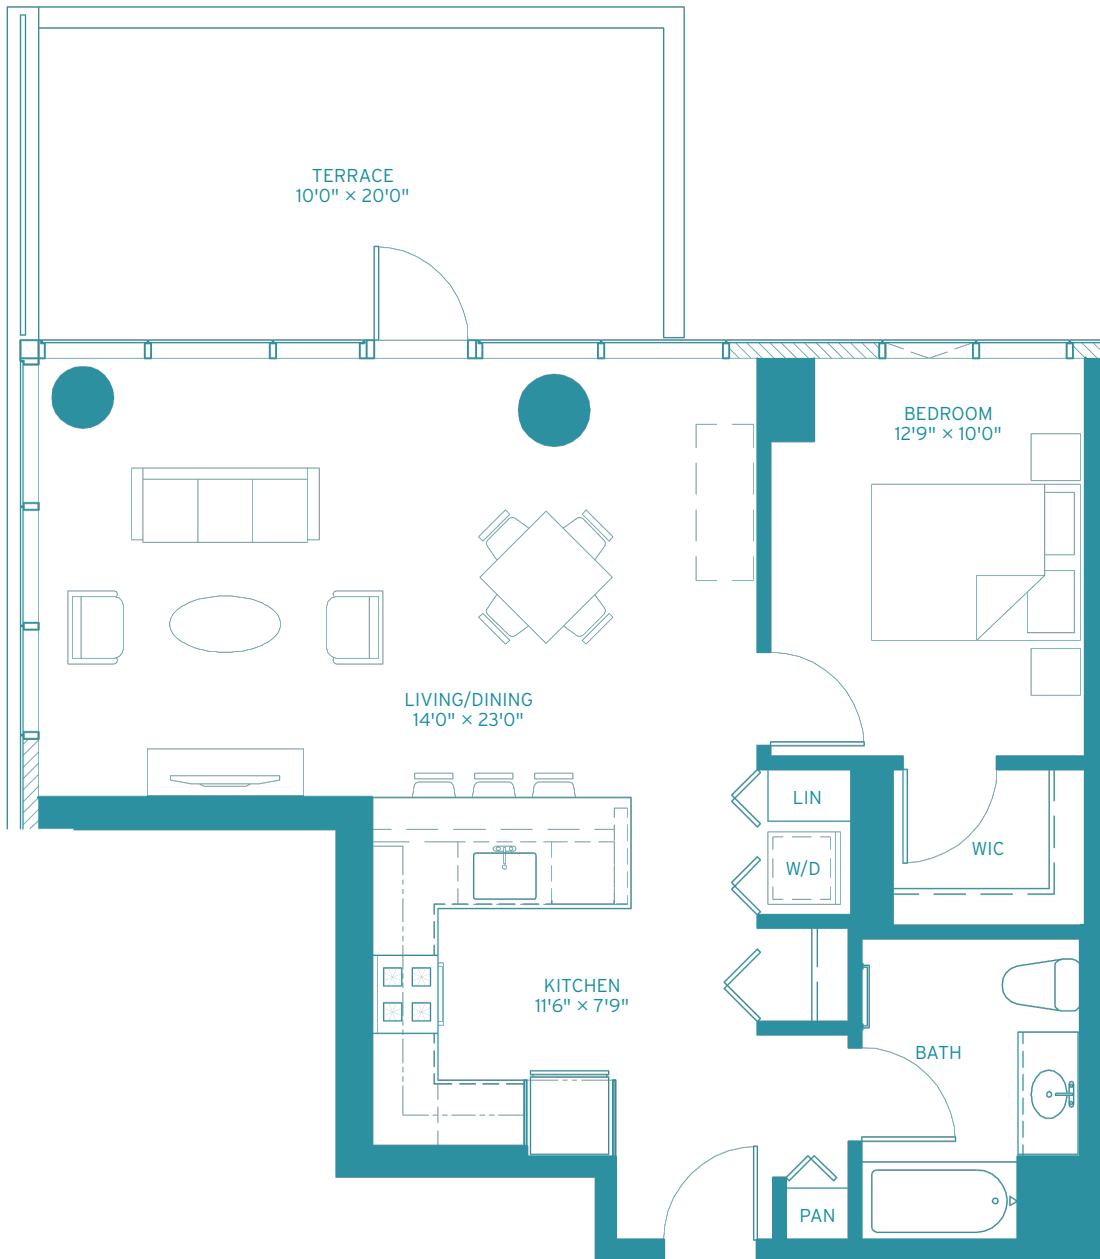

1.7T

1 Bedroom | 1 Bath
 Total Indoor **840 SF**
 Total Outdoor **200 SF**
 Unit 310

773.857.3740
HalstedFlats@rmk.com

Elevations and floor plans are artist's renderings and are shown for illustration purposes only. All square footage is approximate.